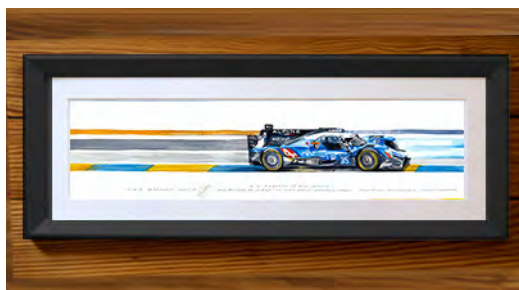

### „XS-Plus“ Framed Paintings - 20 x 50 cm

**Colour:** silver frame  
**Order code:** 0678\_XSPlus\_S  
**Price:** 99,- Euro  
 (incl. shipping EU/UK)

**Colour:** black frame  
**Order code:** 0678\_XSPlus\_B  
**Price:** 99,- Euro  
 (incl. shipping EU/UK)