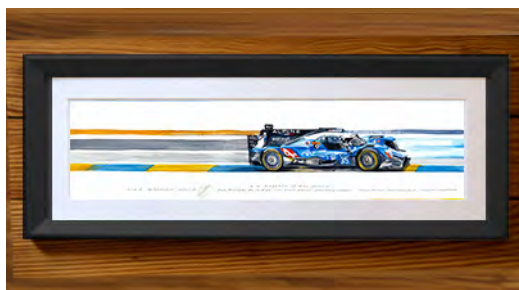

„XS-Plus“ Framed Paintings - 20 x 50 cm

Colour: silver frame
Order code: 0678_XSPlus_S
Price: 99,- Euro
 (incl. shipping EU/UK)

Colour: black frame
Order code: 0678_XSPlus_B
Price: 99,- Euro
 (incl. shipping EU/UK)