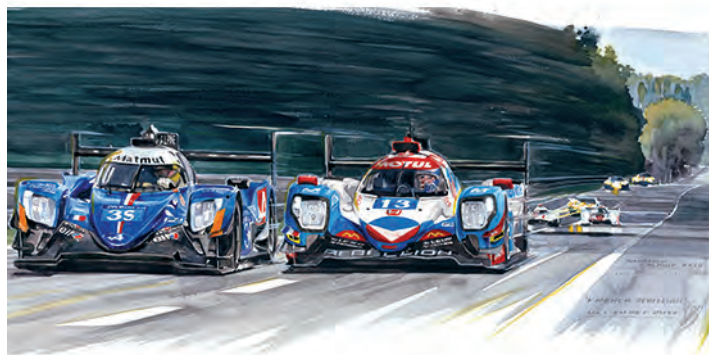

#674 French Rebellion car #13 or #31 and #35 or #36 available

„S“ Framed Paintings - 25 x 30 cm

Colour: silver frame
Order code: 0674_S_S
Price: 49,- Euro
(incl. shipping EU/UK)

Colour: chrom frame
Order code: 0674_S_C
Price: 49,- Euro
(incl. shipping EU/UK)

Colour: black frame
Order code: 0674_S_B
Price: 49,- Euro
(incl. shipping EU/UK)

Limited edition prints
framed behind glass.
1 of only 100 reproductions.

Double mount in two colours.

Price includes framing
and shipping to EU/UK.
Delivery in 3 to 5 days.
Worldwide shipping possible,
please ask for quote.

„M“ Framed Paintings - 40 x 50 cm

Colour: silver frame
Order code: 0674_M_S
Price: 109,- Euro
(incl. shipping EU/UK)

Colour: black frame
Order code: 0674_M_B
Price: 109,- Euro
(incl. shipping EU/UK)

Limited edition prints
framed behind glass.
Nielsen aluminium frame.
1 of only 100 reproductions
High quality print on
water colour surface paper.
Double mount in two colours.

Price includes framing
and shipping to EU/UK.
Delivery in 3 to 5 days.
Worldwide shipping possible,
please ask for quote.

„XL“ Canvas, stretched on wooden chassis

Size: 50 x 70 cm	Order code: 0674_XL_5070	Price: 229,- Euro (incl. shipping EU/UK)
Size: 60 x 90 cm	Order code: 0674_XL_6090	Price: 335,- Euro (incl. shipping EU/UK)
Size: 90 x 120 cm	Order code: 0674_XL_90120	Price: 419,- Euro (incl. shipping EU/UK)
Size: 100 x 130 cm	Order code: 0674_XL_100130	Price: 529,- Euro (incl. shipping EU/UK)
Size: 120 x 160 cm	Order code: 0674_XL_120160	Price: 729,- Euro (incl. shipping EU/UK)

Weitere Größen auf Anfrage (10 cm Schritte sind möglich). Other sizes on request (in steps of 10 cm).

Limited edition prints on high quality
canvas stretched on wooden chassis.
1 of only 100 reproductions, high quality print.