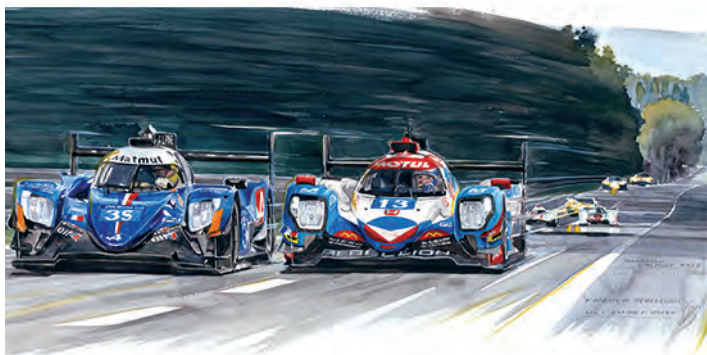

#674 French Rebellion car #13 or #31 and #35 or #36 available

„S“ Framed Paintings - 25 x 30 cm

Colour: silver frame
Order code: 0674_S_S
Price: 49,- Euro
(incl. shipping EU/UK)

Colour: chrom frame
Order code: 0674_S_C
Price: 49,- Euro
(incl. shipping EU/UK)

Colour: black frame
Order code: 0674_S_B
Price: 49,- Euro
(incl. shipping EU/UK)

Limited edition prints
framed behind glass.
1 of only 100 reproductions.

Double mount in two colours.

Price includes framing
and shipping to EU/UK.
Delivery in 3 to 5 days.
Worldwide shipping possible,
please ask for quote.

„M“ Framed Paintings - 40 x 50 cm

Colour: silver frame
Order code: 0674_M_S
Price: 109,- Euro
(incl. shipping EU/UK)

Colour: black frame
Order code: 0674_M_B
Price: 109,- Euro
(incl. shipping EU/UK)

Limited edition prints
framed behind glass.
Nielsen aluminium frame.
1 of only 100 reproductions
High quality print on
water colour surface paper.
Double mount in two colours.

Price includes framing
and shipping to EU/UK.
Delivery in 3 to 5 days.
Worldwide shipping possible,
please ask for quote.

„XL“ Canvas, stretched on wooden chassis

Size: 50 x 70 cm	Order code: 0674_XL_5070	Price: 229,- Euro (incl. shipping EU/UK)
Size: 60 x 90 cm	Order code: 0674_XL_6090	Price: 335,- Euro (incl. shipping EU/UK)
Size: 90 x 120 cm	Order code: 0674_XL_90120	Price: 419,- Euro (incl. shipping EU/UK)
Size: 100 x 130 cm	Order code: 0674_XL_100130	Price: 529,- Euro (incl. shipping EU/UK)
Size: 120 x 160 cm	Order code: 0674_XL_120160	Price: 729,- Euro (incl. shipping EU/UK)

Weitere Größen auf Anfrage (10 cm Schritte sind möglich). Other sizes on request (in steps of 10 cm).

Limited edition prints on high quality
canvas stretched on wooden chassis.
1 of only 100 reproductions, high quality print.