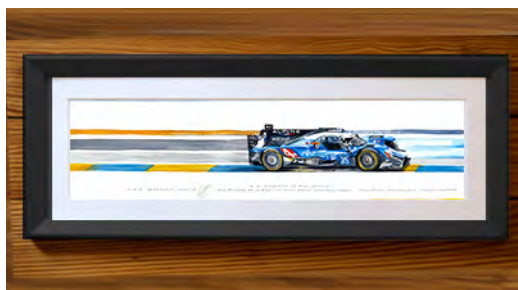

„XS-Plus“ Framed Paintings - 20 x 50 cm

Colour: silver frame
Order code: 0678_XSPlus_S
Price: 99,- Euro
 (incl. shipping EU/UK)

Colour: black frame
Order code: 0678_XSPlus_B
Price: 99,- Euro
 (incl. shipping EU/UK)