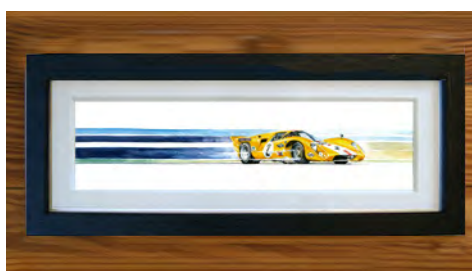

### „XS“ Framed Paintings - 15 x 30 cm

**Colour:** silver frame  
**Order code:** 0604\_XS\_S  
**Price:** 59,- Euro  
 (incl. shipping EU/UK)

**Colour:** black frame  
**Order code:** 0604\_XS\_B  
**Price:** 59,- Euro  
 (incl. shipping EU/UK)