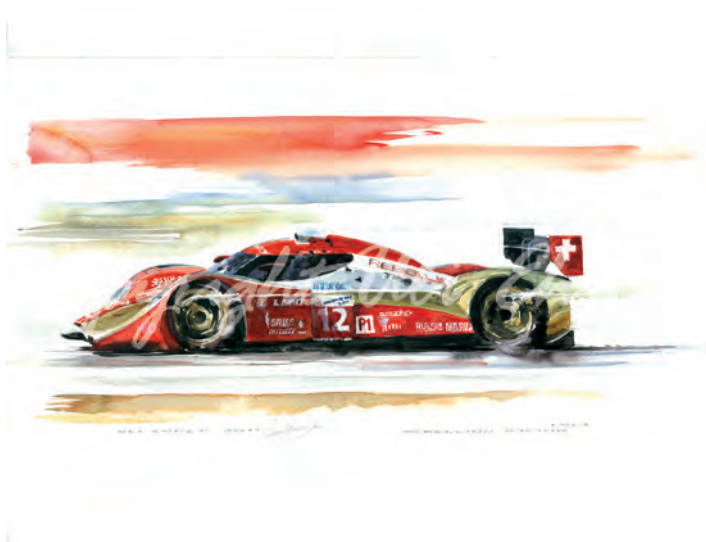

#336 Rebellion Racing

„S“ Framed Paintings - 25 x 30 cm